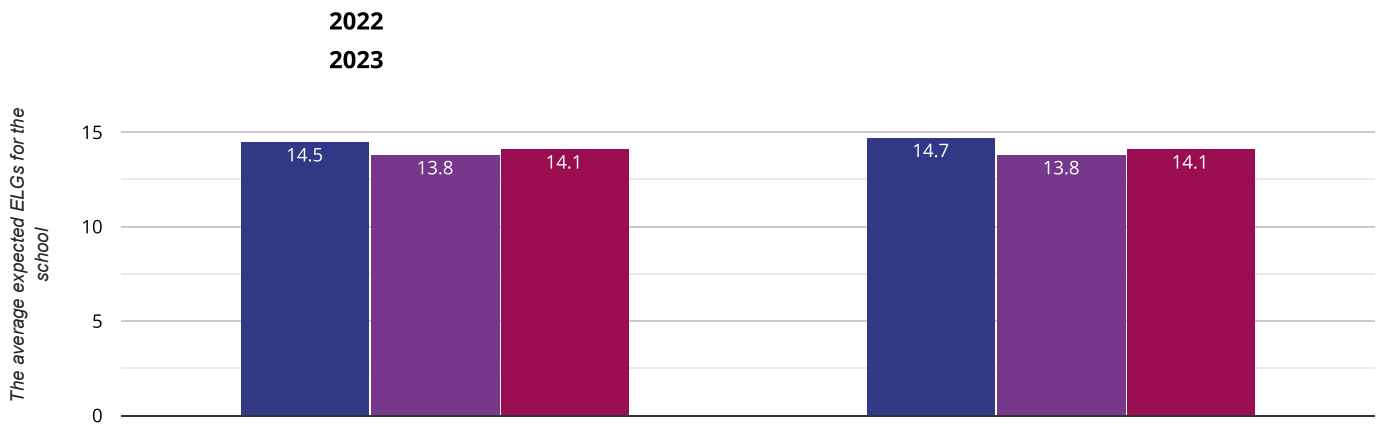

- EYFSP
- Phonics
- KS1
- KS2 DfE

★ **Good Level Of Development**

83.1% in 2023

1.7% points rise since 2022

Key:

- New City Primary School
- Newham (77)
- NCER National (17659)

📈 Average number of early learning goals at expected level per child

14.7% in 2023

0.2% points rise since 2022

Key:

■ New City Primary School ■ Newham (77) ■ NCER National (17659)