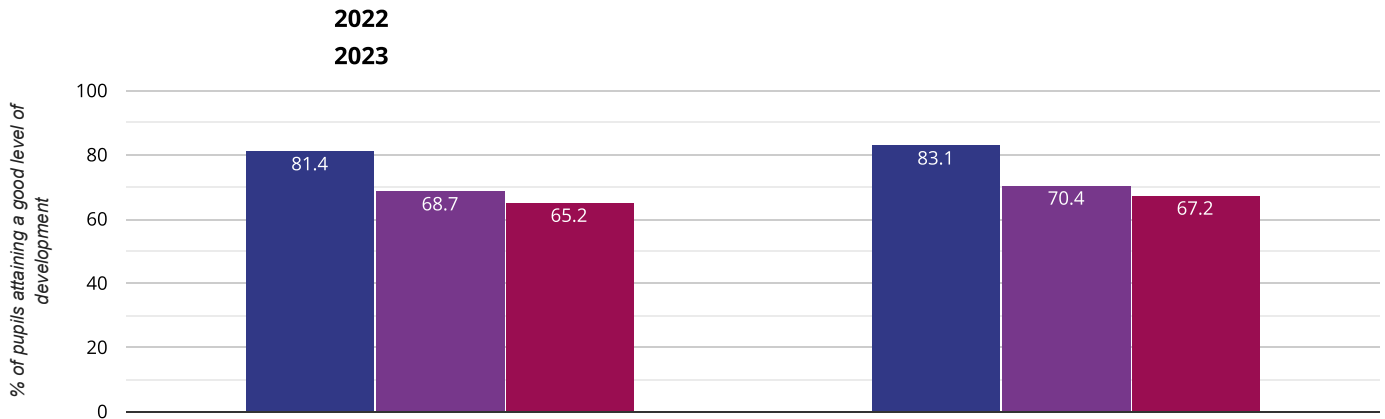

- EYFSP
- Phonics
- KS1
- KS2 DfE

★ **Good Level Of Development**

83.1% in 2023

1.7% points rise since 2022

Key:

- New City Primary School
- Newham (77)
- NCER National (17659)

📈 Average number of early learning goals at expected level per child