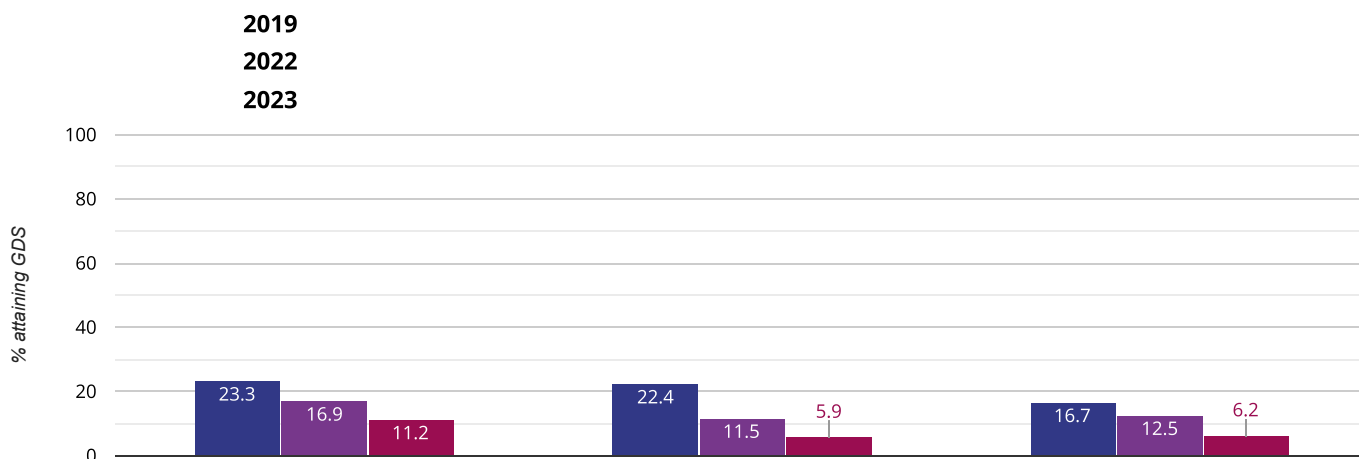

RWM - attaining GDS

16.7% in 2023

5.7% points drop since 2022

6.6% points drop since 2019

Key:

■ New City Primary School ■ Newham (69) ■ NCER National (16636)