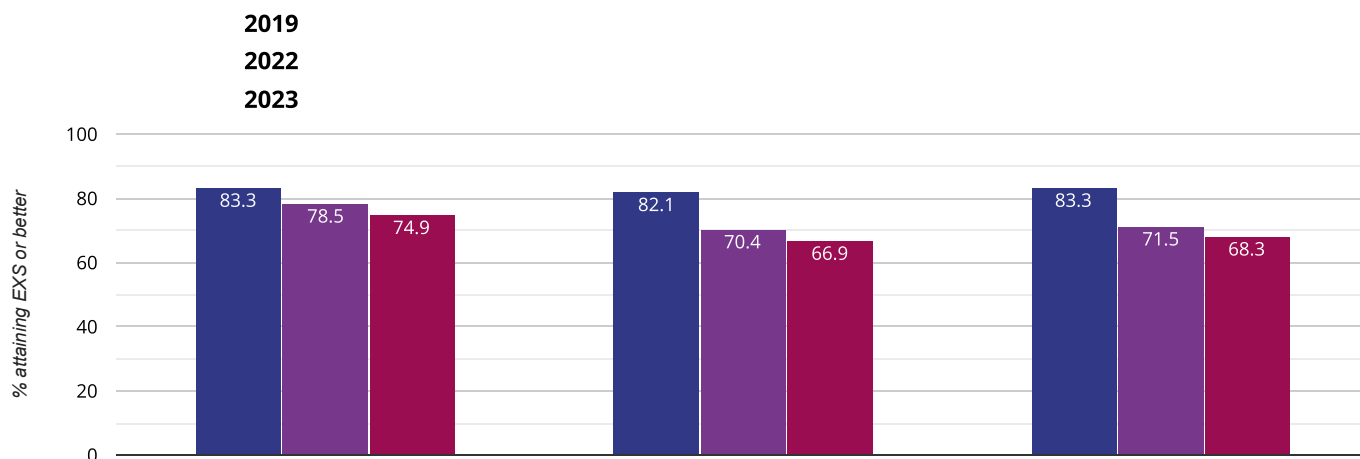

NEW CITY PRIMARY SCHOOL URN: 145367 Dfe: 2047

Head: **Caroline Stone**
LA Adviser: **Barbara Breed**
Phone: **020 84722743**
Email: [Click Here](#)
(<mailto:info@newcity.boleyntrust.org>)
Address: Tunmarsh Lane Plaistow
Town/City: London
Postcode: E13 9NE
Website: www.newcity.boleyntrust.org
LA: **Newham**
Type: **Primary**

- EYFSP
- Phonics
- KS1
- KS2 DfE

Reading - attaining EXS or better

83.3% in 2023

1.2% points rise since 2022

0% change from 2019

Key:

- New City Primary School
- Newham (69)
- NCER National (16636)