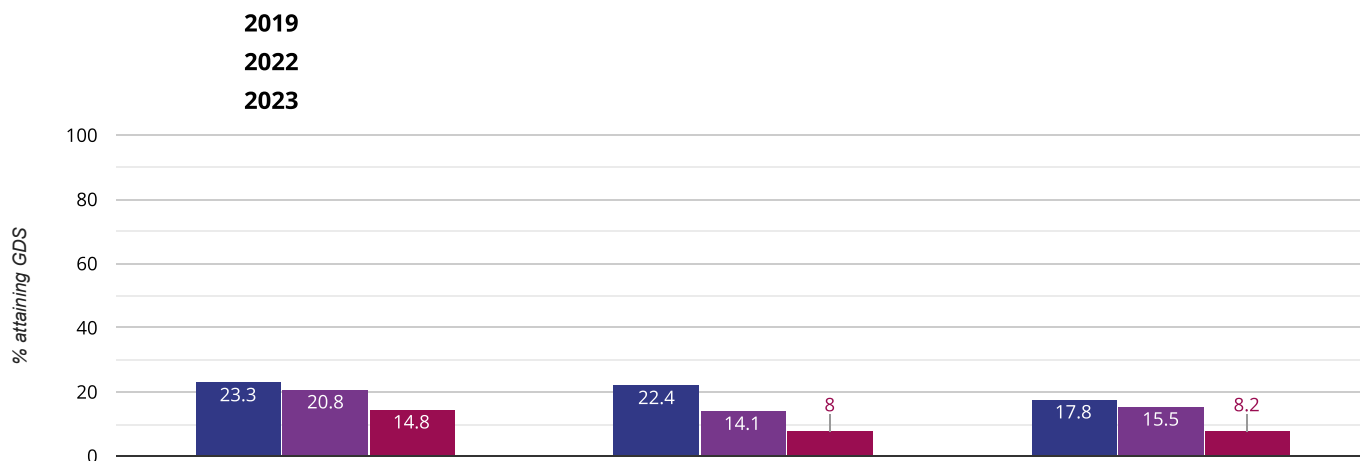

22.2% in 2023

0.2% points drop since 2022

3.4% points drop since 2019

Key:

■ New City Primary School ■ Newham (69) ■ NCER National (16636)

Writing - attaining EXS or better

83.3% in 2023

2.7% points rise since 2022

0% change from 2019

Key:

■ New City Primary School ■ Newham (69) ■ NCER National (16636)

✎ Writing - attaining GDS

17.8% in 2023

4.6% points drop since 2022

5.5% points drop since 2019

Key: