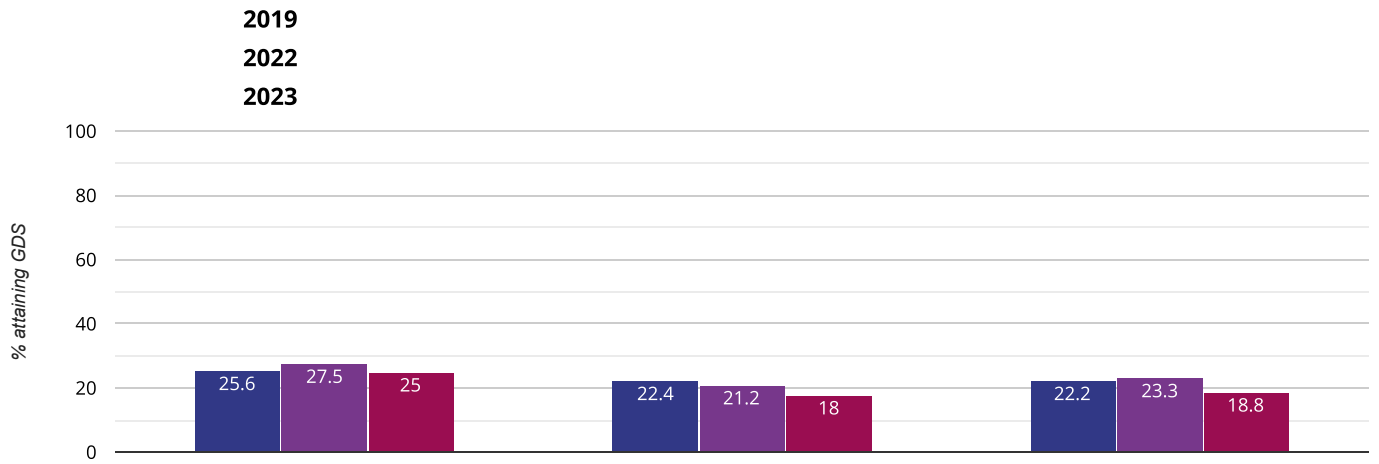

- EYFSP
- Phonics
- KS1
- KS2 DfE

Reading - attaining EXS or better

83.3% in 2023

1.2% points rise since 2022

0% change from 2019

Key:

- New City Primary School
- Newham (69)
- NCER National (16636)

Reading - attaining GDS

22.2% in 2023

0.2% points drop since 2022

3.4% points drop since 2019

Key:

■ New City Primary School ■ Newham (69) ■ NCER National (16636)

Writing - attaining EXS or better

83.3% in 2023

2.7% points rise since 2022