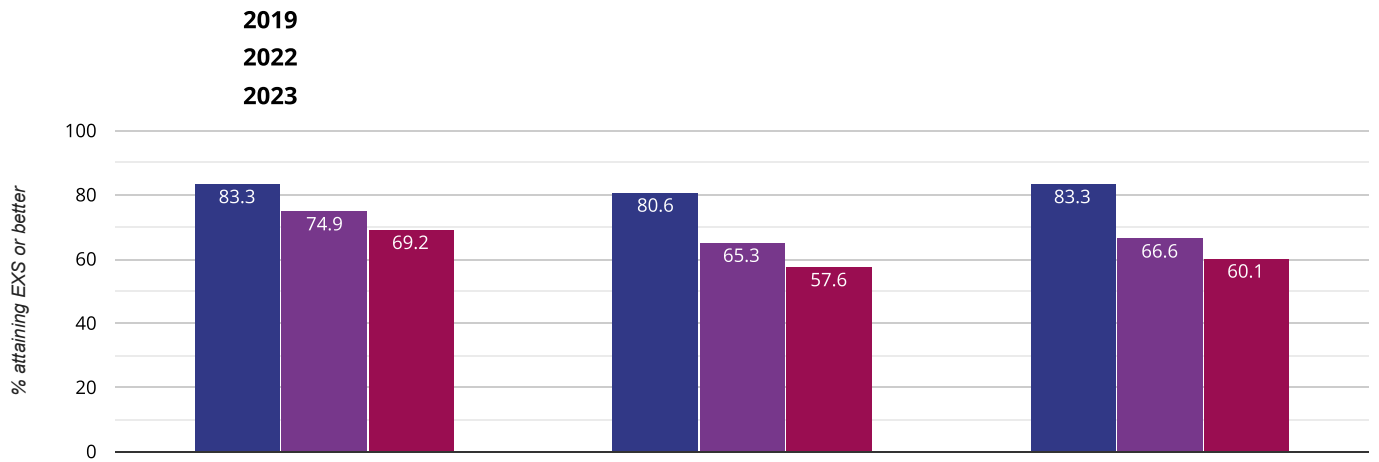

22.2% in 2023

0.2% points drop since 2022

3.4% points drop since 2019

Key:

■ New City Primary School ■ Newham (69) ■ NCER National (16636)

Writing - attaining EXS or better

83.3% in 2023

2.7% points rise since 2022

0% change from 2019

Key:

■ New City Primary School ■ Newham (69) ■ NCER National (16636)

✎ Writing - attaining GDS

17.8% in 2023

4.6% points drop since 2022

5.5% points drop since 2019

Key: