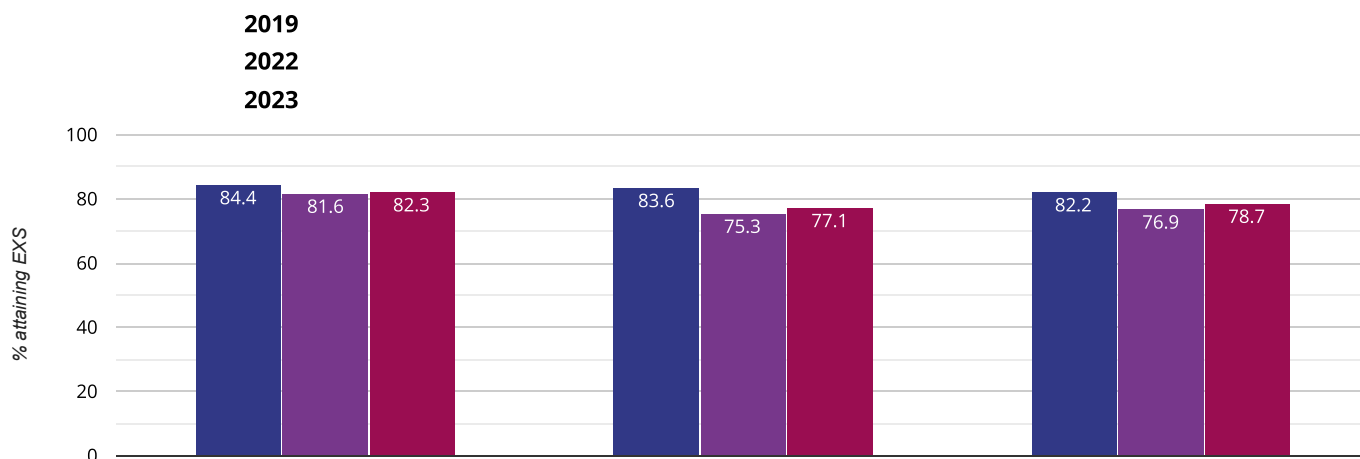

■ New City Primary School ■ Newham (69) ■ NCER National (16636)

⊕ Maths - attaining EXS or better

83.3% in 2023

1.2% points rise since 2022

1.1% points drop since 2019

Key:

■ New City Primary School ■ Newham (69) ■ NCER National (16636)

⊕ Maths - attaining GDS

23.3% in 2023

0.9% points rise since 2022

2.3% points drop since 2019

Key:

■ New City Primary School ■ Newham (69) ■ NCER National (16636)

🍃 Science - attaining EXS

82.2% in 2023

1.4% points drop since 2022

2.2% points drop since 2019

Key:

■ New City Primary School ■ Newham (69) ■ NCER National (16636)

RWM - attaining EXS or better

83.3% in 2023

2.7% points rise since 2022

0% change from 2019