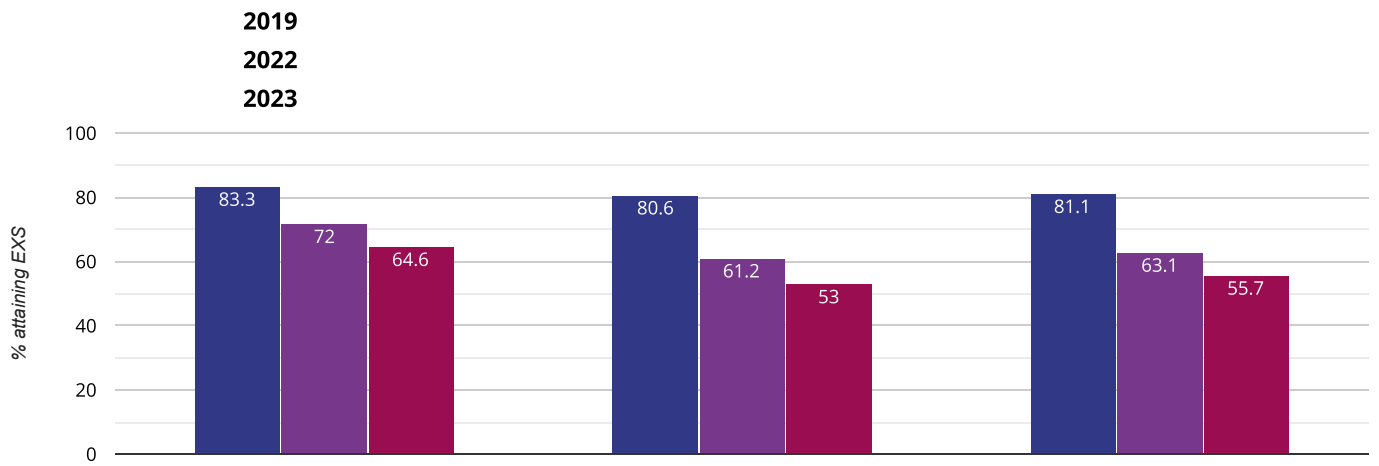

1.4% points drop since 2022

2.2% points drop since 2019

Key:

■ New City Primary School ■ Newham (69) ■ NCER National (16636)

RWM - attaining EXS or better

83.3% in 2023

2.7% points rise since 2022

0% change from 2019

Key:

■ New City Primary School ■ Newham (69) ■ NCER National (16636)

RWM - attaining GDS

16.7% in 2023

5.7% points drop since 2022

6.6% points drop since 2019

Key:

■ New City Primary School ■ Newham (69) ■ NCER National (16636)

🔗 Reading, Writing, Maths and Science - attaining EXS

81.1 in 2023

0.5 points rise since 2022

2.2 points drop since 2019

Key:

■ New City Primary School ■ Newham (69) ■ NCER National (16636)