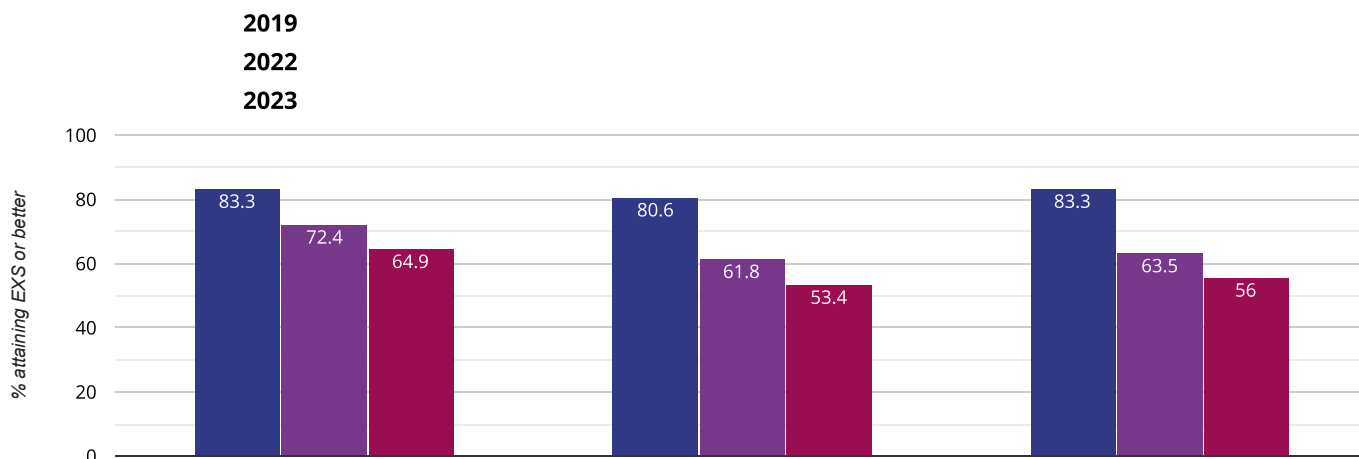

■ New City Primary School ■ Newham (69) ■ NCER National (16636)

⊕ Maths - attaining EXS or better

83.3% in 2023

1.2% points rise since 2022

1.1% points drop since 2019

Key:

■ New City Primary School ■ Newham (69) ■ NCER National (16636)

⊕ Maths - attaining GDS

23.3% in 2023

0.9% points rise since 2022

2.3% points drop since 2019

Key:

■ New City Primary School ■ Newham (69) ■ NCER National (16636)

🍃 Science - attaining EXS

82.2% in 2023

1.4% points drop since 2022

2.2% points drop since 2019

Key:

■ New City Primary School ■ Newham (69) ■ NCER National (16636)

RWM - attaining EXS or better

83.3% in 2023

2.7% points rise since 2022

0% change from 2019