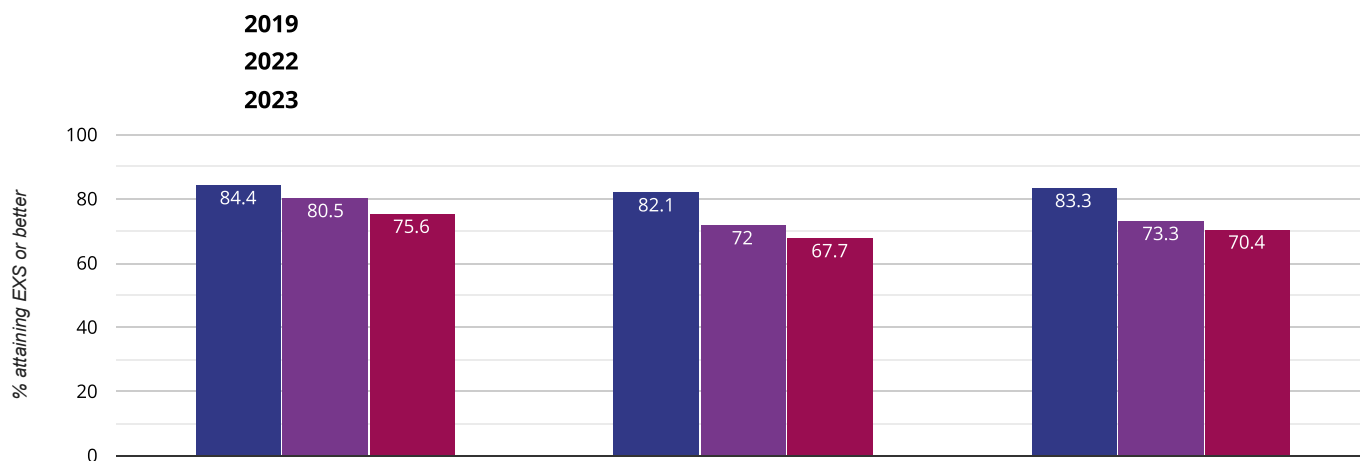

22.2% in 2023

0.2% points drop since 2022

3.4% points drop since 2019

Key:

■ New City Primary School ■ Newham (69) ■ NCER National (16636)

Writing - attaining EXS or better

83.3% in 2023

2.7% points rise since 2022

0% change from 2019

Key:

■ New City Primary School ■ Newham (69) ■ NCER National (16636)

✎ Writing - attaining GDS

17.8% in 2023

4.6% points drop since 2022

5.5% points drop since 2019

Key:

■ New City Primary School ■ Newham (69) ■ NCER National (16636)

⊕ Maths - attaining EXS or better

83.3% in 2023

1.2% points rise since 2022

1.1% points drop since 2019

Key:

■ New City Primary School ■ Newham (69) ■ NCER National (16636)