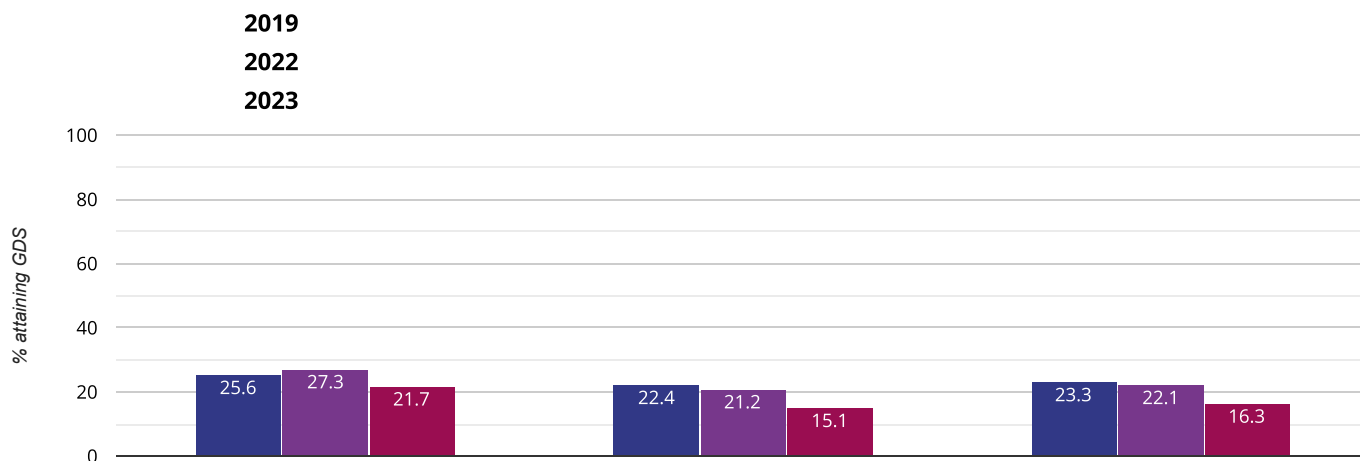

■ New City Primary School ■ Newham (69) ■ NCER National (16636)

⊕ Maths - attaining EXS or better

83.3% in 2023

1.2% points rise since 2022

1.1% points drop since 2019

Key:

■ New City Primary School ■ Newham (69) ■ NCER National (16636)

⊕ Maths - attaining GDS

23.3% in 2023

0.9% points rise since 2022

2.3% points drop since 2019

Key:

■ New City Primary School ■ Newham (69) ■ NCER National (16636)

🍃 Science - attaining EXS

82.2% in 2023

1.4% points drop since 2022

2.2% points drop since 2019

Key:

■ New City Primary School ■ Newham (69) ■ NCER National (16636)

RWM - attaining EXS or better

83.3% in 2023

2.7% points rise since 2022

0% change from 2019