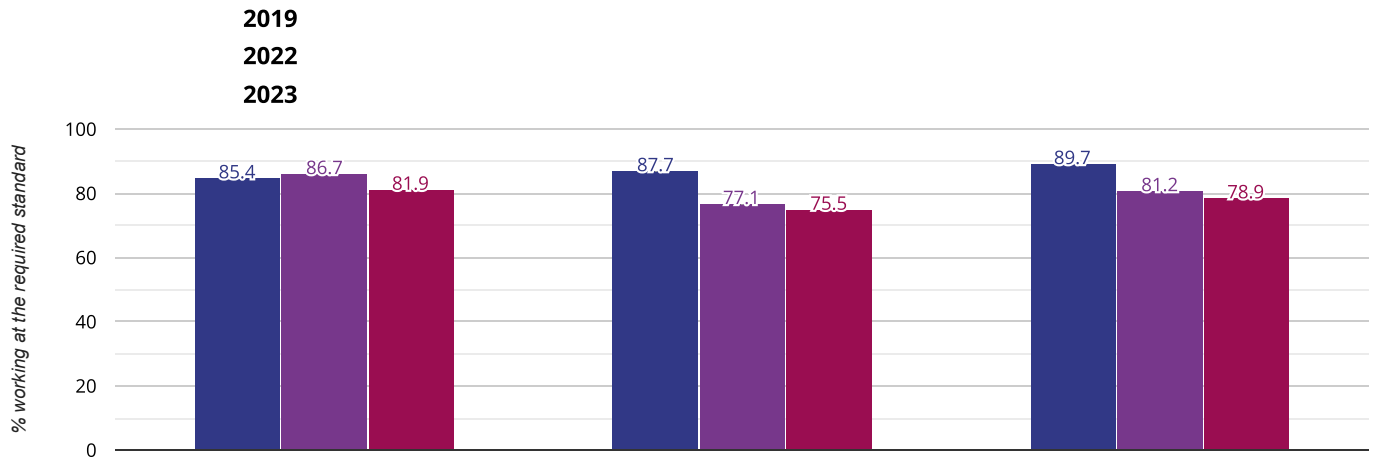

#### Year 1: Working At

**89.7% in 2023**

**2% points rise since 2022**

**4.3% points rise since 2019**

**Key:**

- New City Primary School
- Newham (70)
- NCER National (16582)