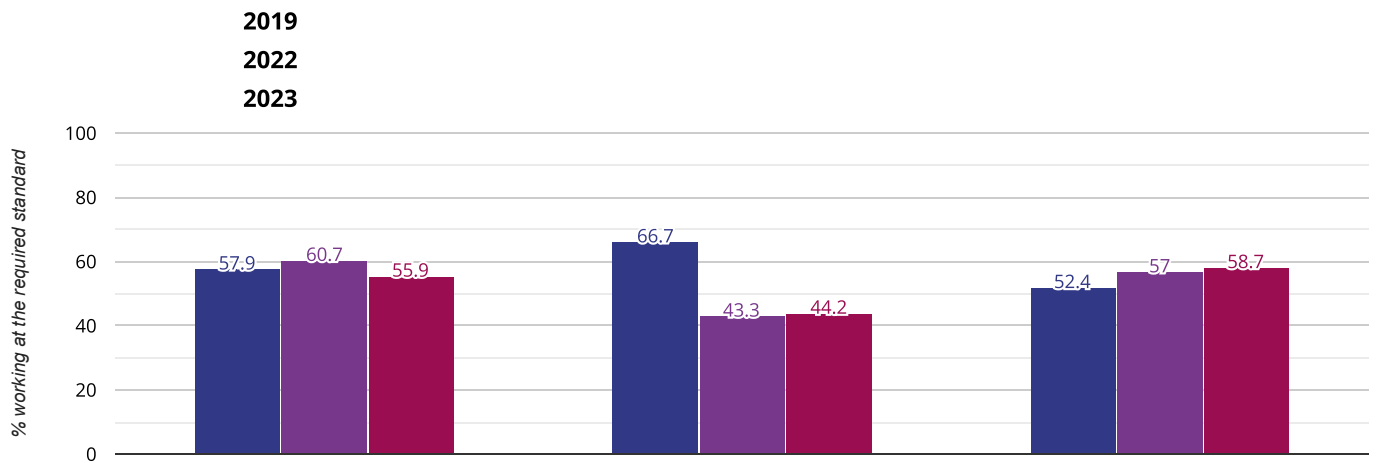

#### Year 1: Working At

**89.7% in 2023**

**2% points rise since 2022**

**4.3% points rise since 2019**

**Key:**

- New City Primary School
- Newham (70)
- NCER National (16582)

### Year 2: Working At

**52.4% in 2023**

**14.3% points drop since 2022**

**5.5% points drop since 2019**

**Key:**

■ New City Primary School   ■ Newham (69)   ■ NCER National (16208)